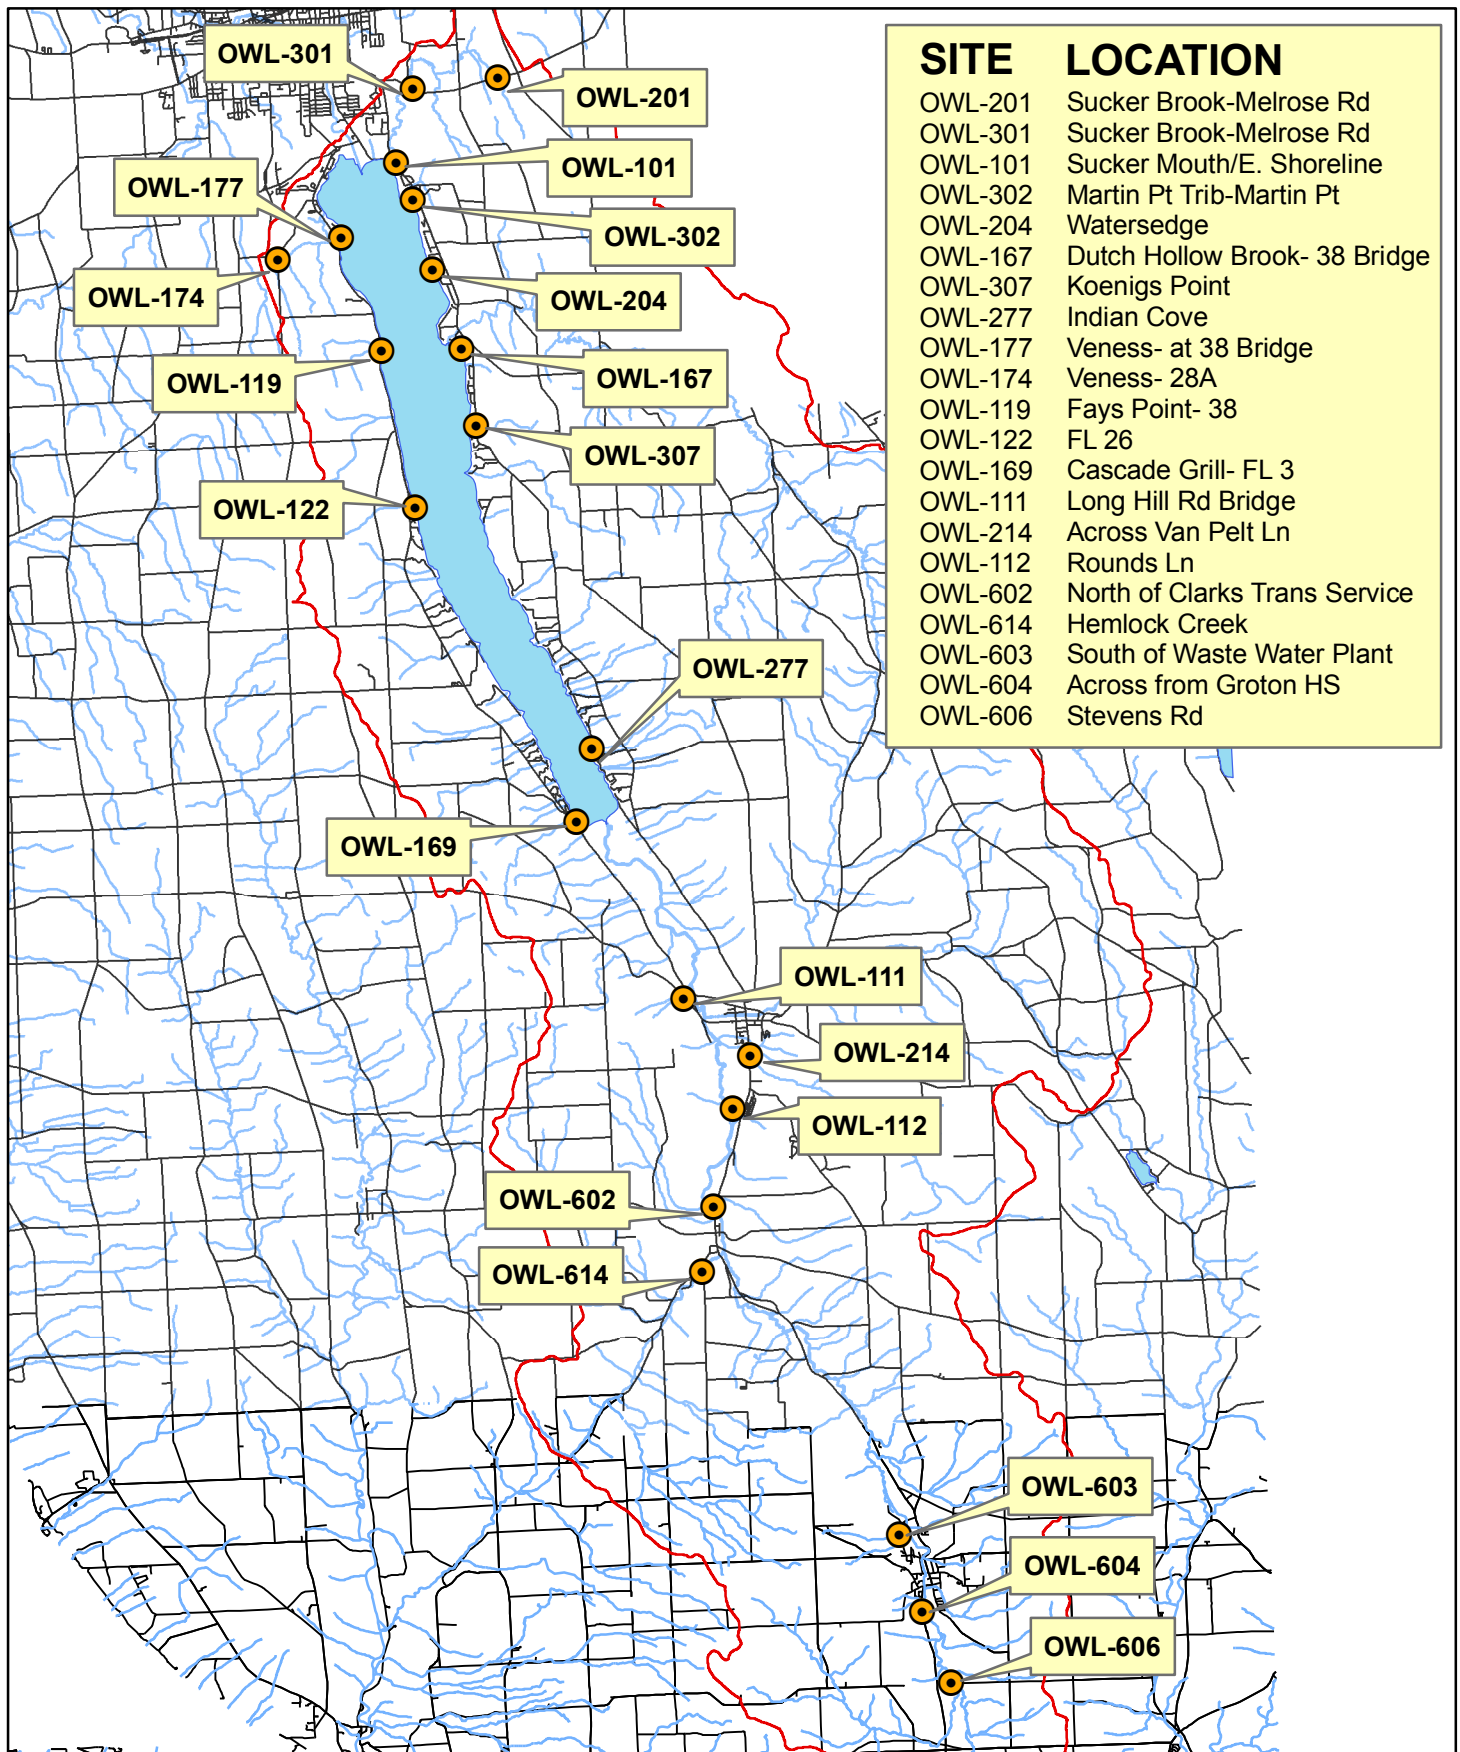

2015 Owasco Lake Watershed Sampling Locations

0 2 4 8 Miles

Map Created by:
 Tim Schneider
 Owasco Lake Watershed Inspection Program
 May 1, 2015