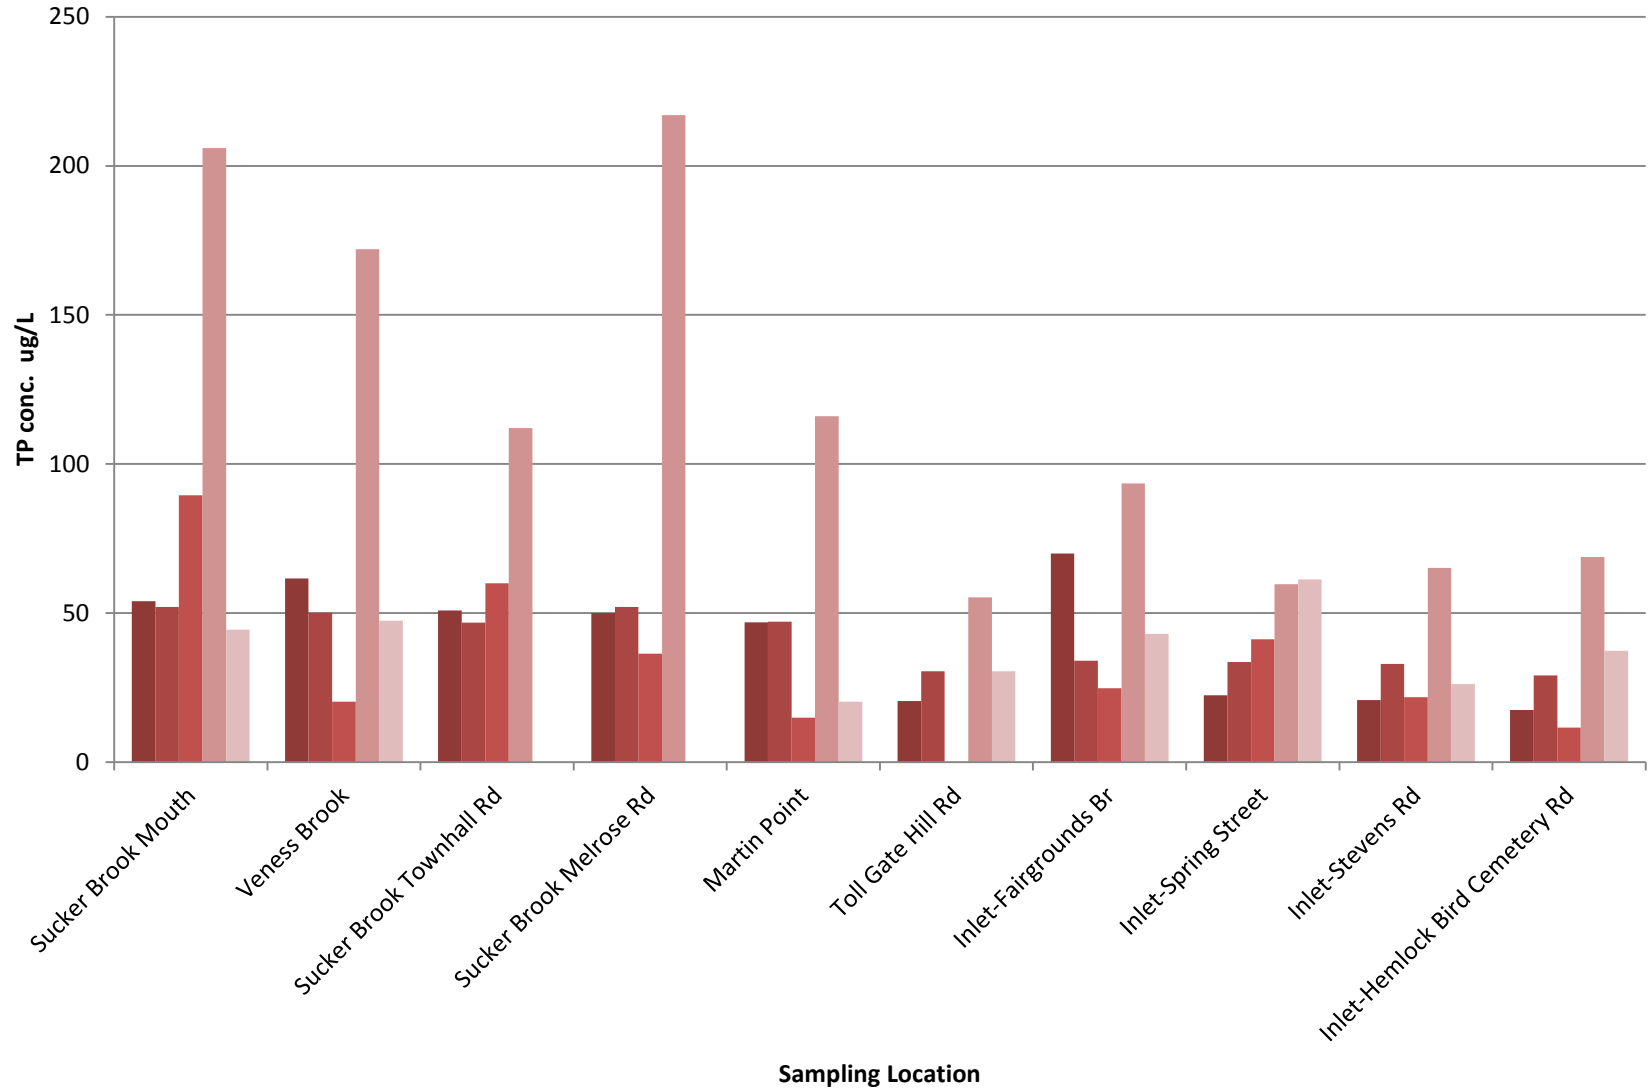

# Owasco Lake Watershed

## Total Kjeldahl Nitrogen 2015 Results Tributary Sampling

## Total Phosphorus 2015 Results Tributary Sampling

## Soluble Reactive Phosphorus 2015 Results Tributary Sampling