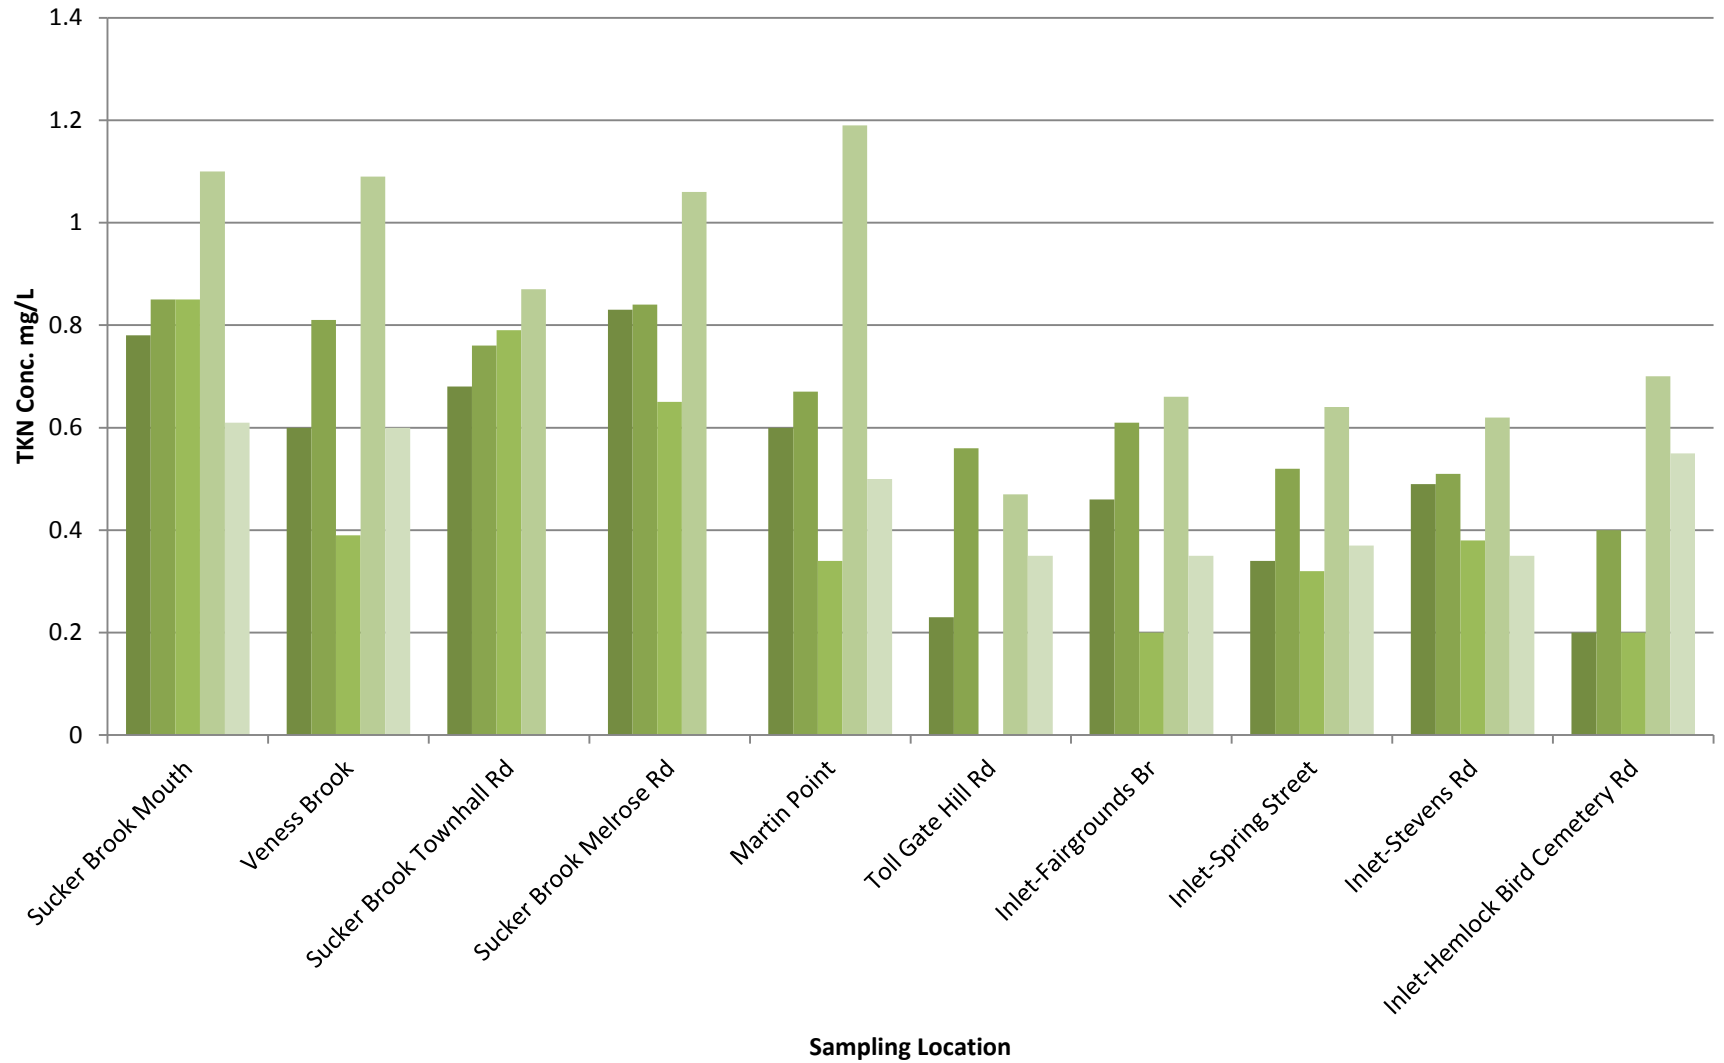

# Owasco Lake Watershed

## Total Kjeldahl Nitrogen 2015 Results Tributary Sampling

## Total Phosphorus 2015 Results Tributary Sampling

## Soluble Reactive Phosphorus 2015 Results Tributary Sampling